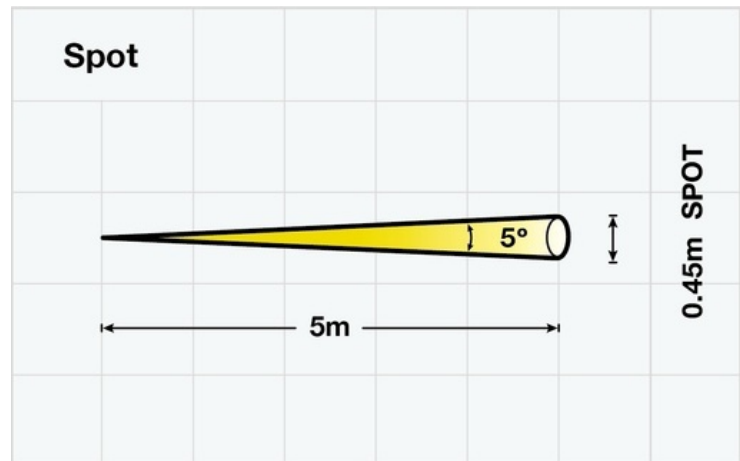

Technical Specification

Product Reference	TS-26B	TR-26B	TS-24B	TR-24B
Product Description	Safety Torch, Primary Cell Powered, Straight or Right-Angle			
	Straight	Right-Angle	Straight	Right-Angle
Code	II 2GD Ex eb ib IIB T6 Gb Ex tb IIIC T65°C Db (-10°C ≤ Ta ≤ +40°C)	II 2GD Ex eb ib IIB T6 Gb Ex tb IIIC T65°C Db (-20°C ≤ Ta ≤ +40°C)	II 2GD Ex eb ib IIB T4 Gb Ex tb IIIC T95°C Db (-10°C ≤ Ta ≤ +40/55°C)	II 2GD Ex eb ib IIB T4 Gb Ex tb IIIC T95°C Db (-20°C ≤ Ta ≤ +40/55°C)
Type of Protection	Increased safety, intrinsic safety			
Area of Class (Gas)	Zones 1 & 2 Gas Groups IIA, IIB			
Max Surface Temp (Gas)	T6		T4	
Ambient Temp. (Gas)	-10°C to +40°C	-20°C to +40°C	-10°C to +40°C/+55°C*	-20°C to +40°C/+55°C*
Area of Class (Dust)	Zones 21 and 22 Dust Groups IIIA, IIIB, IIIC			
Temp. Class (Dust)	65°C		95°C	
Certificate	BAS02ATEX2220X / IECEx BAS 15.0033X			
Enclosure	Impact Resistant Thermoplastic, Electrostatic Non-hazardous			
Lens	Toughened Glass			
Beam Type	Medium Spot			
Light Source:	Part No.	TP-406		TP-404
	Bulb Type	Vacuum Filament		Xenon Filled Filament
	Rating	2.4V, 0.5A		2.4V, 0.7A
	Output	11.4 lm (at nom voltage)		16 lm (at nom voltage)
	Life	15 hrs		50 hrs
	Spare	TP-406		TP-404
Power Source:	Part No.	2 x T-20 (R20)		2 x H-20 (LR20)
	Type	R20 Primary Cells to IEC60086		R20/LR20 Primary Cells to IEC60086
	Volts	2 x 1.5v		2 x 1.5v

Light Duration	Up to 5 hrs		Up to 12 hrs	
Ingress Protection	IP67			
Weight (excl. cells)	150g	190g	150g	190g
Weight (inc. cells)	350g	390g	450g	490g

- *Dependent on battery selection.
- All information has been gathered under laboratory conditions, the user must regard the values given as approximate.
- Changes may be made to the above specification without notification, details are available on request.

Product Dimensions

Light Output

- **TS-26B & TR-26B** - 1.2W Beam (approx 5°) - Peak luminous intensity at 5m **170lux**
- **TS-24B & TR-24B** - 1.7W Beam (approx 5°) - Peak luminous intensity at 5m **230lux**