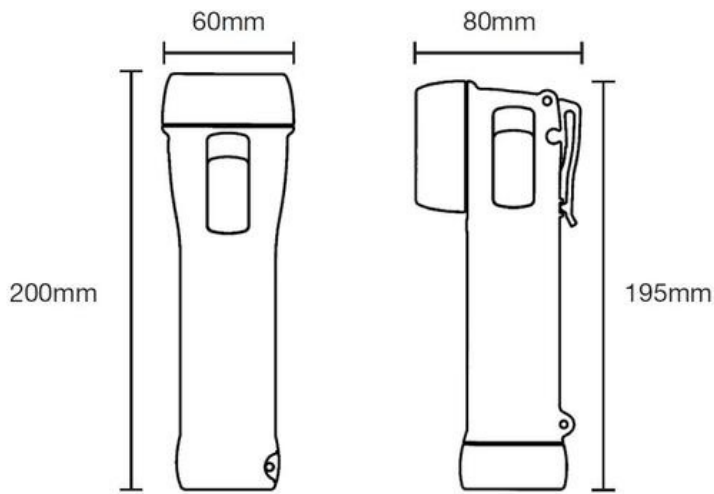

Technical Specification

Product Reference	TS-26B	TR-26B	TS-24B	TR-24B
Product Description	Safety Torch, Primary Cell Powered, Straight or Right-Angle			
	Straight	Right-Angle	Straight	Right-Angle
Code	II 2GD Ex eb ib IIB T6 Gb Ex tb IIIC T65°C Db (-10°C ≤ Ta ≤ +40°C)	II 2GD Ex eb ib IIB T6 Gb Ex tb IIIC T65°C Db (-20°C ≤ Ta ≤ +40°C)	II 2GD Ex eb ib IIB T4 Gb Ex tb IIIC T95°C Db (-10°C ≤ Ta ≤ +40/55°C)	II 2GD Ex eb ib IIB T4 Gb Ex tb IIIC T95°C Db (-20°C ≤ Ta ≤ +40/55°C)
Type of Protection	Increased safety, intrinsic safety			
Area of Class (Gas)	Zones 1 & 2 Gas Groups IIA, IIB			
Max Surface Temp (Gas)	T6		T4	
Ambient Temp. (Gas)	-10°C to +40°C	-20°C to +40°C	-10°C to +40°C/+55°C*	-20°C to +40°C/+55°C*
Area of Class (Dust)	Zones 21 and 22 Dust Groups IIIA, IIIB, IIIC			
Temp. Class (Dust)	65°C		95°C	
Certificate	BAS02ATEX2220X / IECEx BAS 15.0033X			
Enclosure	Impact Resistant Thermoplastic, Electrostatic Non-hazardous			
Lens	Toughened Glass			
Beam Type	Medium Spot			
Light Source:	Part No.	TP-406		TP-404
	Bulb Type	Vacuum Filament		Xenon Filled Filament
	Rating	2.4V, 0.5A		2.4V, 0.7A
	Output	11.4 lm (at nom voltage)		16 lm (at nom voltage)
	Life	15 hrs		50 hrs
	Spare	TP-406		TP-404
Power Source:	Part No.	2 x T-20 (R20)		2 x H-20 (LR20)
	Type	R20 Primary Cells to IEC60086		R20/LR20 Primary Cells to IEC60086
	Volts	2 x 1.5v		2 x 1.5v

Light Duration	Up to 5 hrs		Up to 12 hrs	
Ingress Protection	IP67			
Weight (excl. cells)	150g	190g	150g	190g
Weight (inc. cells)	350g	390g	450g	490g

- *Dependent on battery selection.
- All information has been gathered under laboratory conditions, the user must regard the values given as approximate.
- Changes may be made to the above specification without notification, details are available on request.

Product Dimensions

Light Output

- **TS-26B & TR-26B** - 1.2W Beam (approx 5°) - Peak luminous intensity at 5m **170lux**
- **TS-24B & TR-24B** - 1.7W Beam (approx 5°) - Peak luminous intensity at 5m **230lux**