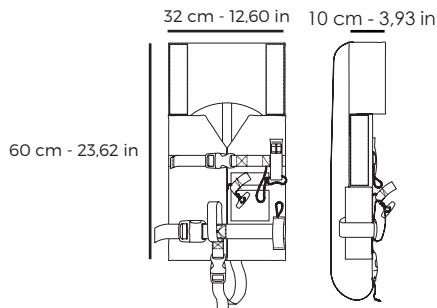

Testing standards:

IMO Res.MSC 81 (70) as amended
MSC. 200 (80), MSC 207 (81)-(Oversize)
MSC. 378 (93)
IMO MSC. 1/Circ.1470

FOLDING M-CUBE

M-CUBE BASKET (3 pcs)

Overall dimensions:
cm 60x36x27 maximum

STANDARD WARDROBE

Standard lifejacket:
up to 70 pcs

+ 50% →

M - CUBE:
up to 108 pcs

ART.	SIZE	WEIGHT	CHEST GIRTH	HEIGHT
02020	ADULT	43 - 140kg	up to 1750 mm	+ 155 cm

Pat. Pending for design and technology

VELERIA SAN GIORGIO®