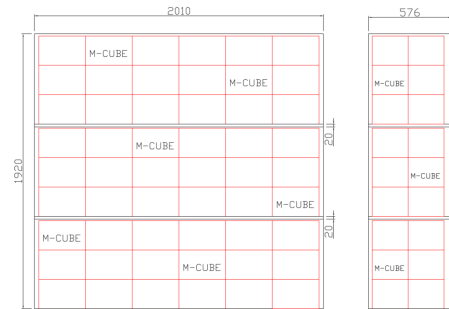

Testing standards:

IMO Res.MSC 81 (70) as amended
MSC. 200 (80), MSC 207 (81)-(Oversize)
MSC. 378 (93)
IMO MSC. 1/Circ.1470

FOLDING M-CUBE

M-CUBE BASKET (3 pcs)

Overall dimensions:
cm 60x36x27 maximum

STANDARD WARDROBE