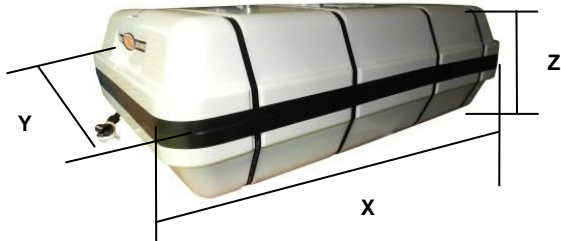

# 16 MAN THROW OVER BOARD LIFERAFT XTREM – LOW PROFILE CONTAINER SOLAS A & B PACK

16 MAN	A PACK			B PACK		
Container	N140H			N140		
Dimensions	X: 1100 mm X: 3' 7,31"	Y: 650 mm Y: 2' 1,6"	Z: 370 mm Z: 1' 2,57"	X: 1100 mm X: 3' 7,31"	Y: 650 mm Y: 2' 1,6"	Z: 340 mm Z: 1' 1,39"
Liferaft Net Weight	122 kg / 269 pounds			86 kg / 190 pounds		
Max. height stowage	18 m / 60'			18 m / 60'		
Painter line length	30 m / 99'					
Inflation Cylinder	1 x 15 liter					

 Crate	X: 1140 mm X: 3' 8,89"	Y: 700 mm Y: 2' 3,56"	Z: 410 mm Z: 1' 4,15"	X: 1140 mm X: 3' 8,89"	Y: 700 mm Y: 2' 3,56"	Z: 410 mm Z: 1' 4,15"
	Weight	127 kg / 280 pounds			91 kg / 201 pounds	
Volume	0,328 m3 / 11,56 cubic foot			0,328 m3 / 11,56 cubic foot		