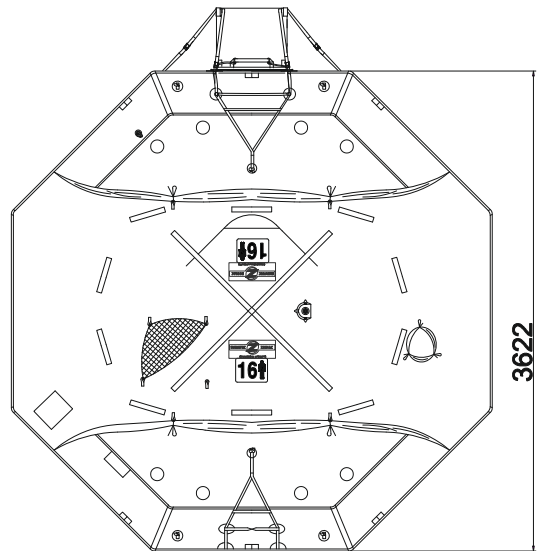

# 16 MAN THROW OVER BOARD LIFERAFT XTREM – LOW PROFILE CONTAINER SOLAS A & B PACK

16 MAN	A PACK			B PACK		
Container	N140H			N140		
Dimensions	X: 1100 mm X: 3' 7,31"	Y: 650 mm Y: 2' 1,6"	Z: 370 mm Z: 1' 2,57"	X: 1100 mm X: 3' 7,31"	Y: 650 mm Y: 2' 1,6"	Z: 340 mm Z: 1' 1,39"
Liferaft Net Weight	122 kg / 269 pounds			86 kg / 190 pounds		
Max. height stowage	18 m / 60'			18 m / 60'		
Painter line length	30 m / 99'					
Inflation Cylinder	1 x 15 liter					

 Crate	X: 1140 mm X: 3' 8,89"	Y: 700 mm Y: 2' 3,56"	Z: 410 mm Z: 1' 4,15"	X: 1140 mm X: 3' 8,89"	Y: 700 mm Y: 2' 3,56"	Z: 410 mm Z: 1' 4,15"
	Weight	127 kg / 280 pounds			91 kg / 201 pounds	
Volume	0,328 m3 / 11,56 cubic foot			0,328 m3 / 11,56 cubic foot		

Dimensions and weight +/- 5%  
SURVITEC SAS reserves the right to change specification without notice.  
For installation, add minimum +10mm for clearance to dimensions of the container.