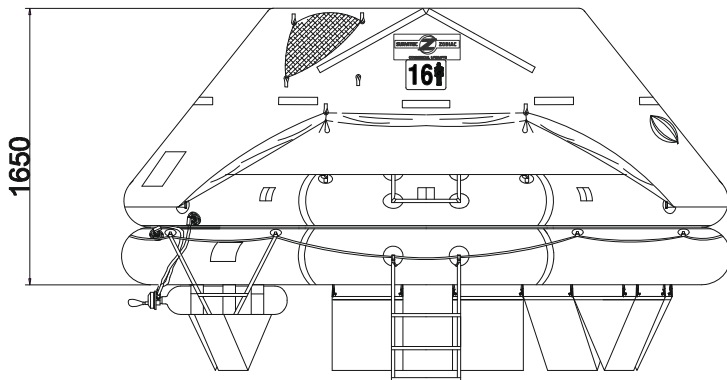

# 16 MAN THROW OVER BOARD LIFERAFT XTREM – LOW PROFILE CONTAINER SOLAS A & B PACK

16 MAN	A PACK			B PACK		
Container	N140H			N140		
Dimensions	X: 1100 mm X: 3' 7,31"	Y: 650 mm Y: 2' 1,6"	Z: 370 mm Z: 1' 2,57"	X: 1100 mm X: 3' 7,31"	Y: 650 mm Y: 2' 1,6"	Z: 340 mm Z: 1' 1,39"
Liferaft Net Weight	122 kg / 269 pounds			86 kg / 190 pounds		
Max. height stowage	18 m / 60'			18 m / 60'		
Painter line length	30 m / 99'					
Inflation Cylinder	1 x 15 liter					

 Crate	X: 1140 mm X: 3' 8,89"	Y: 700 mm Y: 2' 3,56"	Z: 410 mm Z: 1' 4,15"	X: 1140 mm X: 3' 8,89"	Y: 700 mm Y: 2' 3,56"	Z: 410 mm Z: 1' 4,15"
	Weight	127 kg / 280 pounds			91 kg / 201 pounds	
Volume	0,328 m3 / 11,56 cubic foot			0,328 m3 / 11,56 cubic foot		

Dimensions and weight +/- 5%  
SURVITEC SAS reserves the right to change specification without notice.  
For installation, add minimum +10mm for clearance to dimensions of the container.