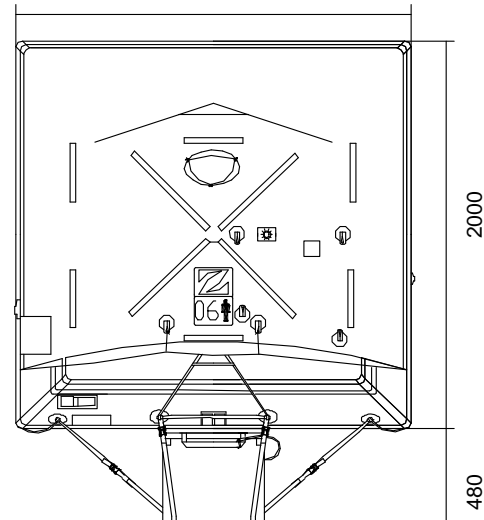

6 MAN THROW OVER BOARD LIFERAFT XTREM – LOW PROFILE CONTAINER SOLAS A & B PACK

2000

1210

2000

480

6 MAN	A PACK			B PACK		
Container	N137H			N137		
Dimensions	X: 790 mm	Y: 555 mm	Z: 340 mm	X: 790 mm	Y: 555 mm	Z: 270 mm
	X: 2' 7,11"	Y: 1' 9,86"	Z: 1' 1,39"	X: 2' 7,11"	Y: 1' 9,86"	Z: 10,63"
Liferaft Net Weight	64 kg / 142 pounds			48 kg / 106 pounds		
Max. height stowage	18 m / 60'			18 m / 60'		
Painter line length	30 m / 99'					
Inflation Cylinder	1 x 4 liter					

 <p>Crate</p>	X: 840 mm	Y: 590 mm	Z: 360 mm	X: 840 mm	Y: 590 mm	Z: 280 mm
	X: 2' 9,08"	Y: 1' 11,23"	Z: 1' 2,18"	X: 2' 9,08"	Y: 1' 11,23"	Z: 11,03"
	67 kg / 148 pounds			51 kg / 113 pounds		
	0,179 m ³ / 6,3 cubic foot			0,139 m ³ / 4,9 cubic foot		

Dimensions and weight +/- 5%
SURVITEC SAS reserves the right to change specification without notice.
For installation, add minimum +10mm for clearance to dimensions of the container.